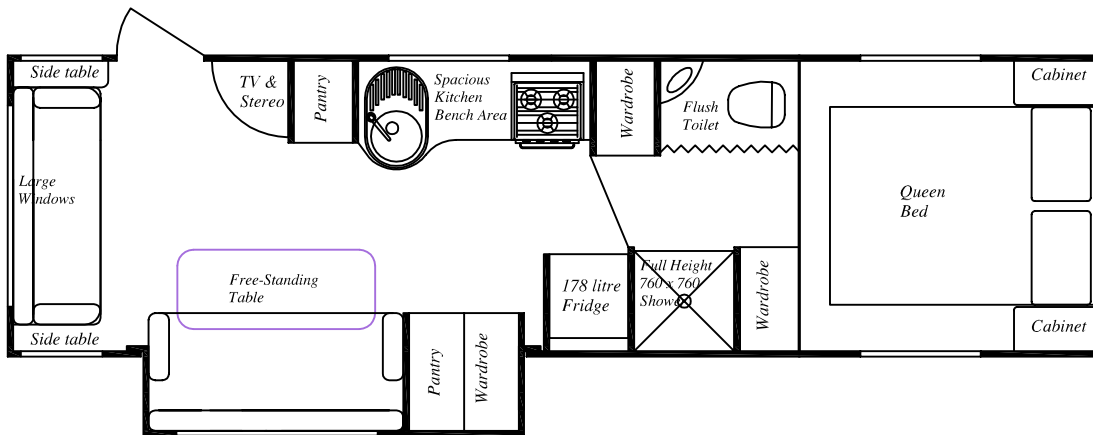

## RoadGlide 248RL

approx 24'8" (interior length) - 1800kg axle weight, 420kg pin.

Large Windows

## RoadGlide 274RL

approx 27'4" (interior length) - 1980kg axle weight, 500kg pin.

## RoadGlide 275RK

approx 27'4" (interior length) - 2030kg axle weight, 470kg pin.