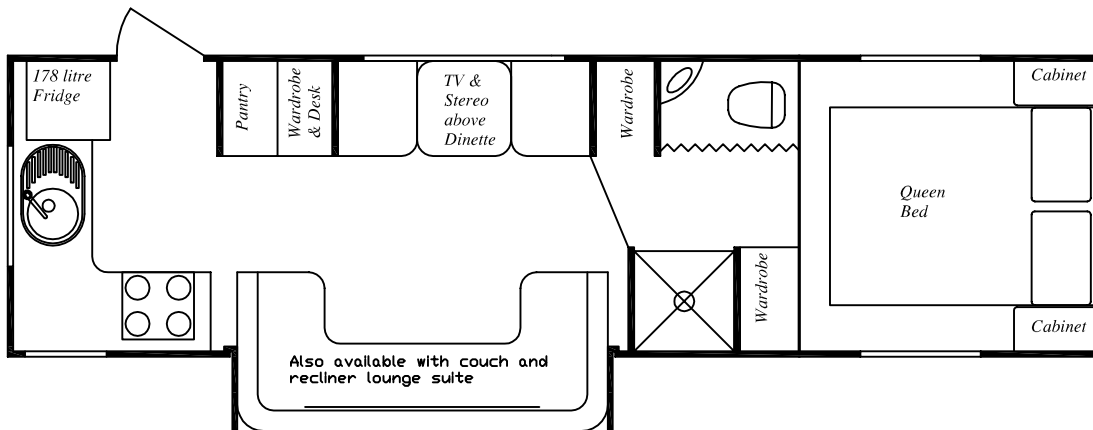

## RoadGlide 248RL

approx 24'8" (interior length) - 1800kg axle weight, 420kg pin.

Large Windows

## RoadGlide 274RL

approx 27'4" (interior length) - 1980kg axle weight, 500kg pin.

## RoadGlide 275RK

approx 27'4" (interior length) - 2030kg axle weight, 470kg pin.